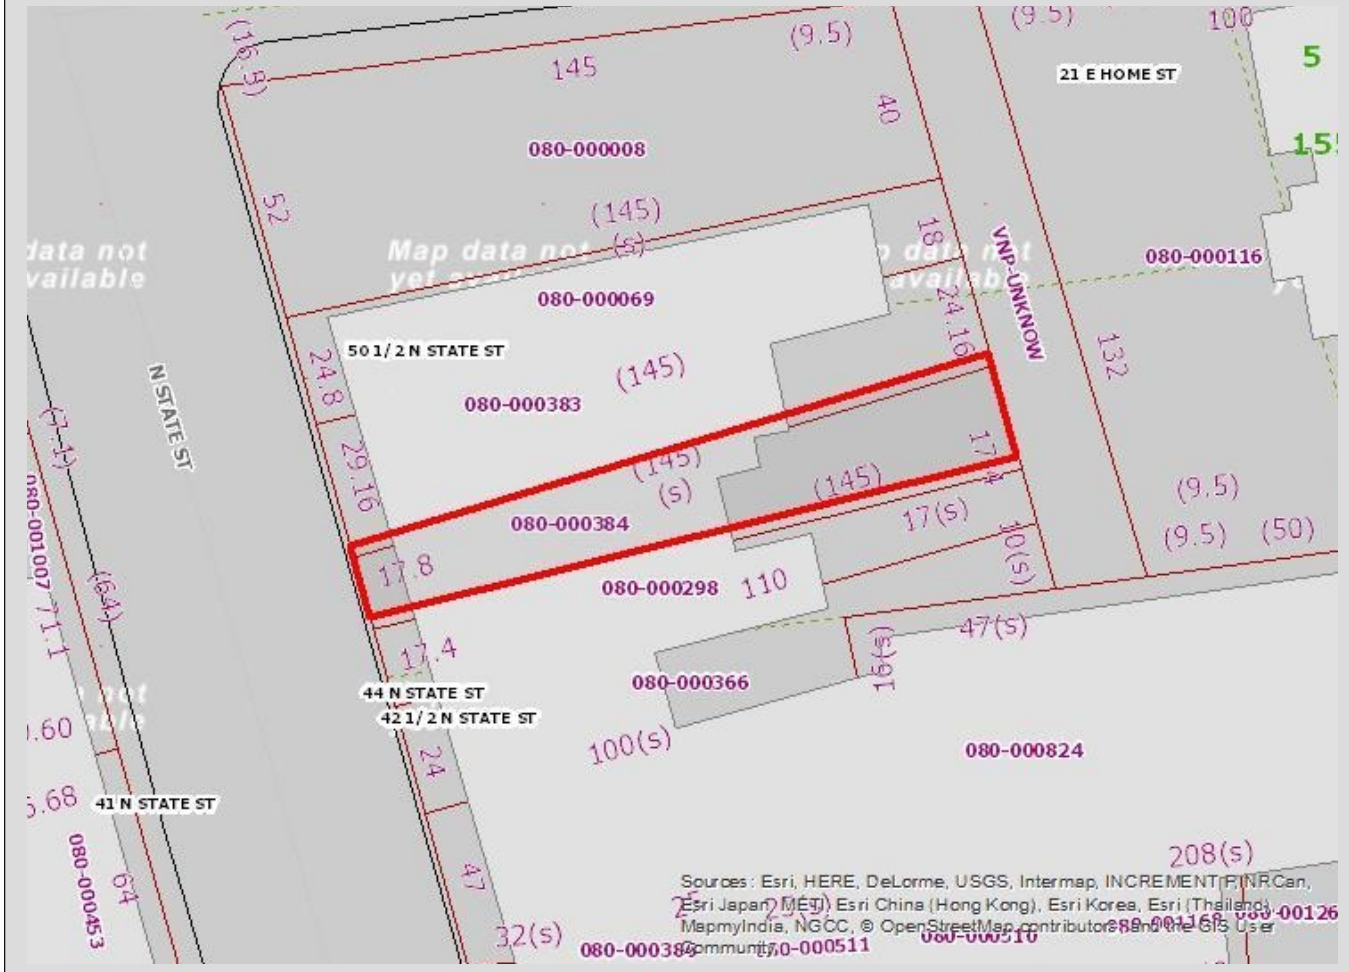

MAP(GIS)

Generated on 09/26/2017 at 11:06:20 AM

Parcel ID	Map Routing No	Owner	Location
08000038300	080M006 14100	MOON CHARLES A & GAYLE	46 STATE ST N

GIS

Sources: Esri, HERE, DeLorme, USGS, Intermap, INCREMENT P, NRCan, Esri Japan, METI, Esri China (Hong Kong), Esri Korea, Esri (Thailand), MapmyIndia, NGCC, © OpenStreetMap contributors, and the GIS User Community

Disclaimer

This drawing is prepared for the real property inventory within this county. It is compiled from recorded deeds, survey plats, and other public records and data. Users of this drawing are notified that the public primary information source should be consulted for verification of the information contained on this drawing. The county and the mapping companies assume no legal responsibilities for the information contained on this drawing. Please notify the Franklin County GIS Division of any discrepancies.

MAP(GIS)

Generated on 09/26/2017 at 11:06:24 AM

Parcel ID	Map Routing No	Owner	Location
08000038400	080M006 14200	MOON CHARLES A & GAYLE	46 STATE ST N

GIS

Disclaimer

This drawing is prepared for the real property inventory within this county. It is compiled from recorded deeds, survey plats, and other public records and data. Users of this drawing are notified that the public primary information source should be consulted for verification of the information contained on this drawing. The county and the mapping companies assume no legal responsibilities for the information contained on this drawing. Please notify the Franklin County GIS Division of any discrepancies.