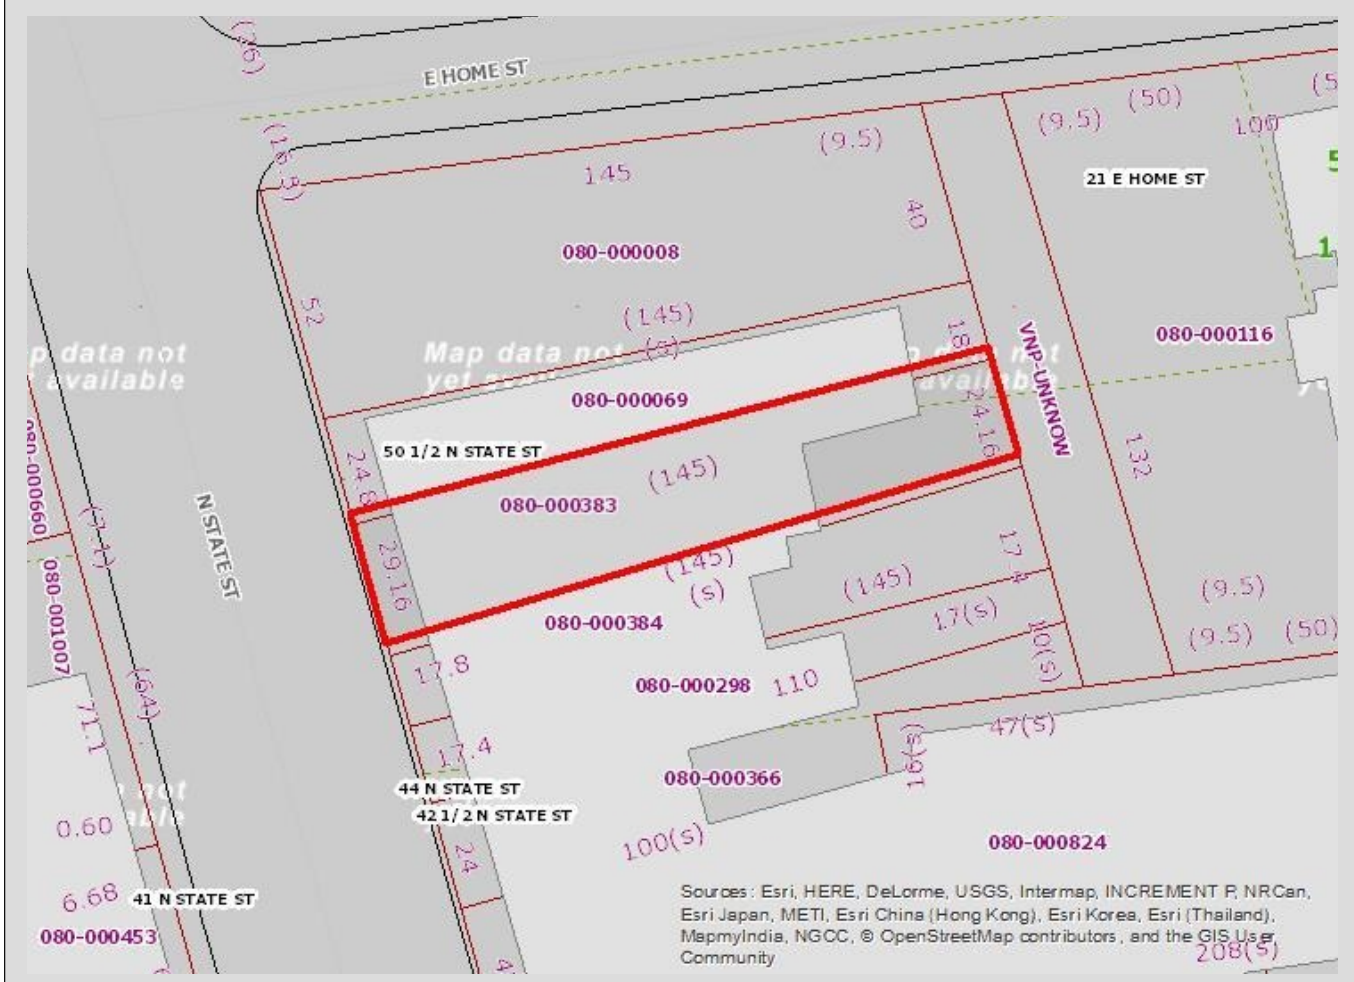

MAP(GIS)

Generated on 09/26/2017 at 11:06:20 AM

Parcel ID	Map Routing No	Owner	Location
08000038300	080M006 14100	MOON CHARLES A & GAYLE	46 STATE ST N

GIS

Sources: Esri, HERE, DeLorme, USGS, Intermap, INCREMENT P, NRCan, Esri Japan, METI, Esri China (Hong Kong), Esri Korea, Esri (Thailand), MapmyIndia, NGCC, © OpenStreetMap contributors, and the GIS User Community

Disclaimer

This drawing is prepared for the real property inventory within this county. It is compiled from recorded deeds, survey plats, and other public records and data. Users of this drawing are notified that the public primary information source should be consulted for verification of the information contained on this drawing. The county and the mapping companies assume no legal responsibilities for the information contained on this drawing. Please notify the Franklin County GIS Division of any discrepancies.

MAP(GIS)

Generated on 09/26/2017 at 11:06:24 AM

Parcel ID	Map Routing No	Owner	Location
08000038400	080M006 14200	MOON CHARLES A & GAYLE	46 STATE ST N

GIS

Disclaimer

This drawing is prepared for the real property inventory within this county. It is compiled from recorded deeds, survey plats, and other public records and data. Users of this drawing are notified that the public primary information source should be consulted for verification of the information contained on this drawing. The county and the mapping companies assume no legal responsibilities for the information contained on this drawing. Please notify the Franklin County GIS Division of any discrepancies.